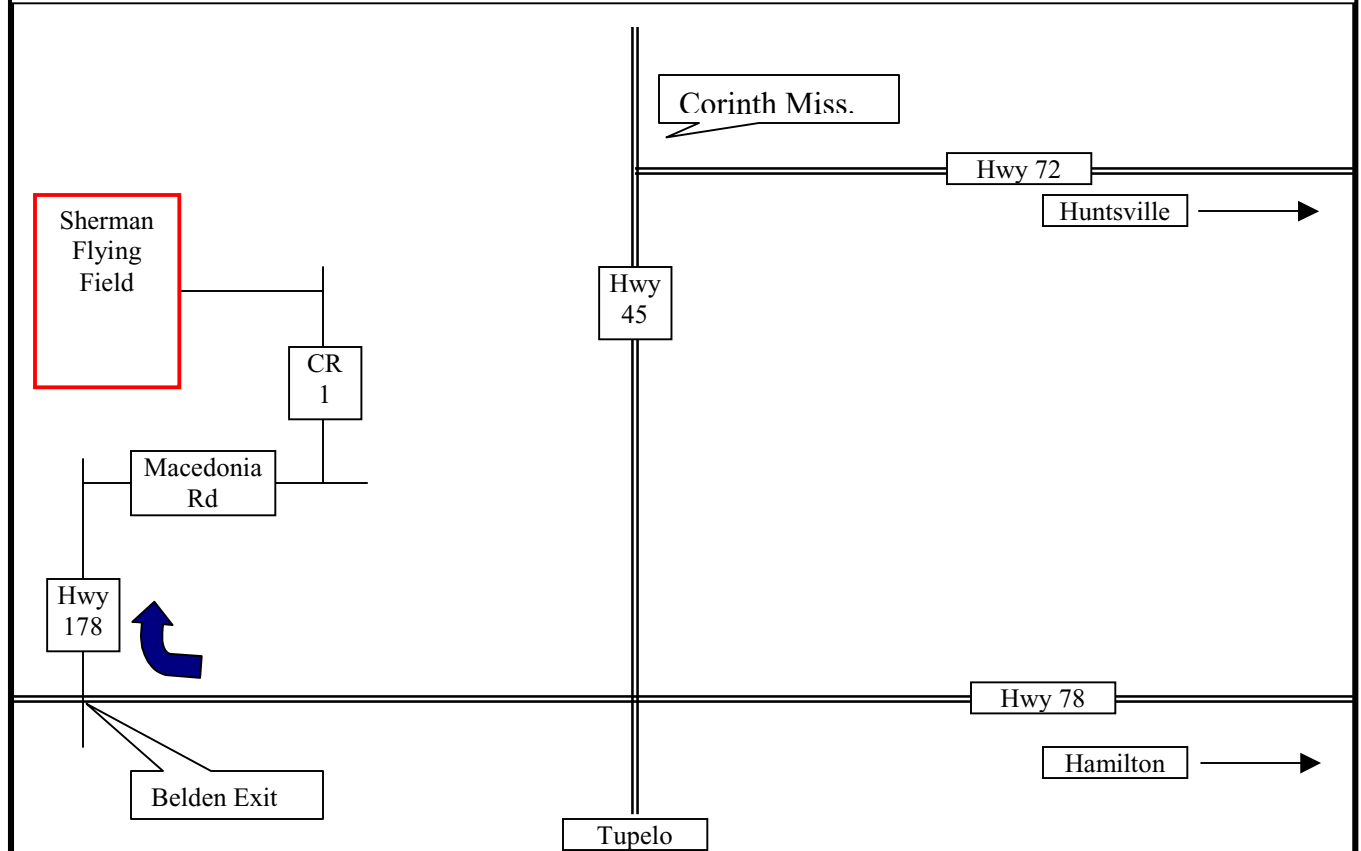

## Events:

Class 1  
Class 2  
Class 3  
FAI

# Map to Tupelo Flying Field

## Directions:

Take Hwy 45 to Tupelo  
Take Hwy 78 West  
Take 2<sup>nd</sup> Exit (Belden Exit)  
Turn Right on Hwy 178  
Go Approx 3 Miles  
You will pass a small store and carwash on your left  
Take your next right (Macedonia Rd)  
Take 1<sup>st</sup> Left (County Rd. 1)  
Go ½ mile entrance to the field will be on your left.